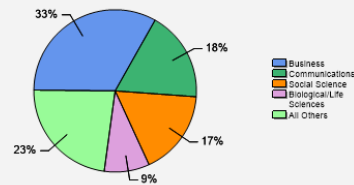

Bachelor's Degrees Awarded Last Year

[Click here for more information on](#)

FOR MORE ABOUT OUR STUDENTS [CLICK HERE >>](#)