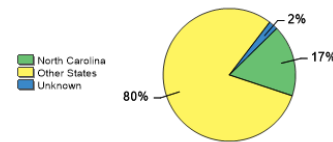

Fall 2018 Freshman Class Geographical Profile