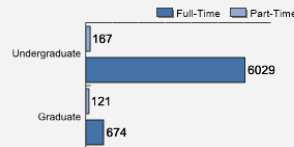

Fall 2018 Enrollment

Gender: All Undergraduates

Women	60%
Men	40%