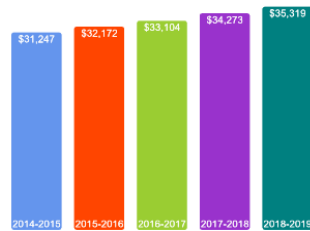

Tuition and Fees History

About Our Faculty

Faculty Information

Student Faculty Ratio	12:1
Full-time Faculty with highest degree	87%

Undergraduate Class Size

Number of Students	2-19	20-39	40-99	100+	Total
Number of Classes	655	610	1	0	1266

[Click Here](#) to find out more about our faculty.