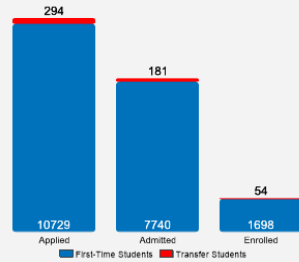

About Elon University

WHAT MAKES US SPECIAL?

[Click here to find out.](#)

About Our Students

About Our Graduates

Fall 2018 Admissions

Middle 50% SAT Range For Freshman Class

Mathematics	570-660
Critical Reading	580-670

Average High School GPA of Freshman Class: 3.98