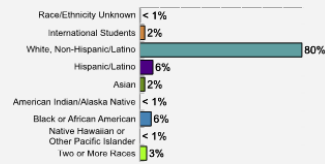

Diversity: All Undergraduates

Freshmen Returning For Sophomore Year: 90%

Percentage of Students Who Graduate

Within 4 Years	78%
Within 5 Years	82%
Within 6 Years	83%