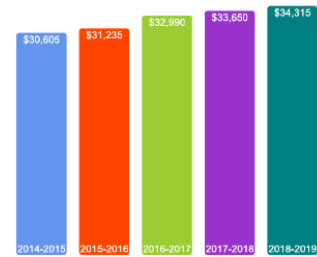

Tuition and Fees History

This is a comprehensive fee. See 'Price of Attendance' text for more information.

About Our Faculty

Faculty Information

Student Faculty Ratio	14:1
Full-time Faculty with highest degree	69%

Undergraduate Class Size

Number of Students	2-19	20-39	40-99	100+	Total
Number of Classes	337	160	5	0	502

[Click Here](#) to find out more about our faculty.