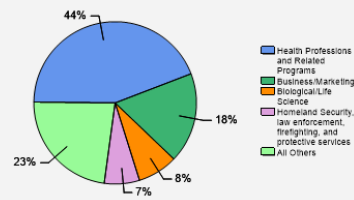

Bachelor's Degrees Awarded Last Year*

* Six year graduation rate for Cohort 2011 is 46%.

[Click here for more information on](#)

FOR MORE ABOUT OUR STUDENTS [CLICK HERE](#) »