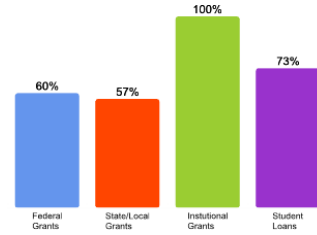

What Students Pay

Price of Attendance in 2018-19

Percent of Freshmen Receiving Aid by Type

Use Our Net Price Calculator

To estimate your personal net price, [click here](#).

For additional information on our affordability initiatives, [click here](#).

Average Undergraduate Loans Owed At Graduation

$5,800