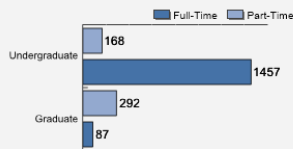

Fall 2018 Enrollment

Gender: All Undergraduates

Women	70%
Men	30%