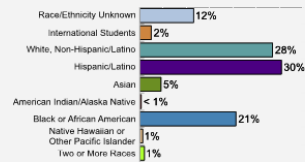

Diversity: All Undergraduates

Freshmen Returning For Sophomore Year: 77%

About Our Graduates

Percentage of Students Who Graduate*

Within 4 Years	25%
Within 5 Years	42%
Within 6 Years	46%