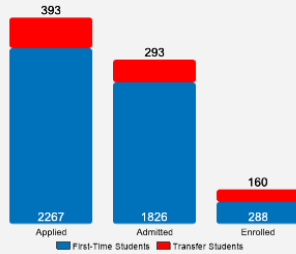

About Felician University

**WHAT
MAKES US
SPECIAL ?**

[Click here to find out.](#)

About Our Students

Fall 2018 Admissions

Middle 50% SAT Range For Freshman Class

Mathematics	460-540
Critical Reading	460-540

Average High School GPA of Freshman Class: 2.78