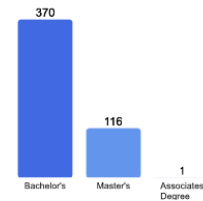

Number of Degrees Awarded Last Year