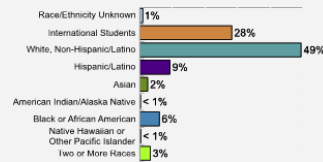

Diversity: All Undergraduates

Freshmen Returning For Sophomore Year: 81%

Percentage of Students Who Graduate

Within 4 Years	41%
Within 5 Years	58%
Within 6 Years	60%