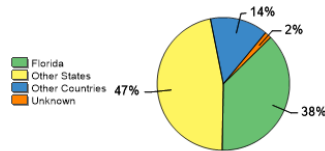

Fall 2018 Freshman Class Geographical Profile