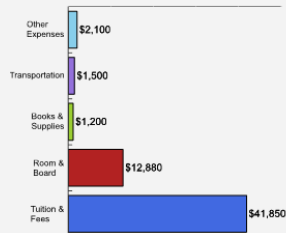

What Students Pay

Price of Attendance in 2018-19