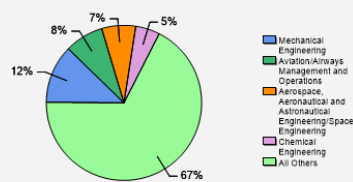

Bachelor's Degrees Awarded Last Year*

[Click here for more information on](#)

FOR MORE ABOUT OUR STUDENTS [CLICK HERE](#) »