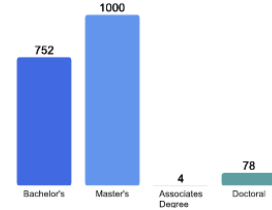

Number of Degrees Awarded Last Year