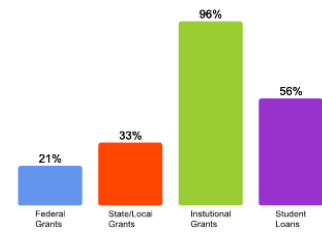

Percent of Freshmen Receiving Aid by Type

Use Our Net Price Calculator

To estimate your personal net price, [click here](#).

For additional information on our net price, tuition and fees, and financial aid, [click here](#).

For additional information on our affordability initiatives, [click here](#).

Average Undergraduate Loans Owed At Graduation

$33,511