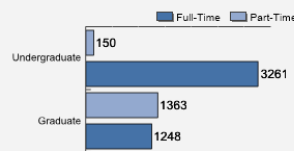

Fall 2018 Enrollment

Gender: All Undergraduates

Women	29%
Men	71%