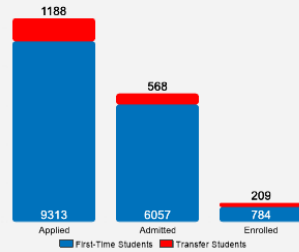

[About Florida Institute of Technology](#)

WHAT MAKES US SPECIAL?

[Click here to find out.](#)

About Our Students

About Our Graduates

Fall 2018 Admissions

Middle 50% SAT Range For Freshman Class

Mathematics	580-680
Critical Reading	570-660

Average High School GPA of Freshman Class: 3.67