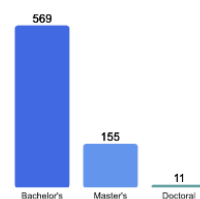

Number of Degrees Awarded Last Year