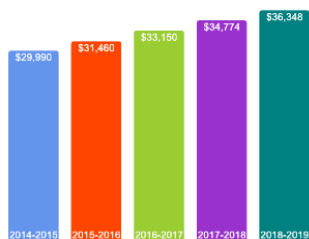

Tuition and Fees History

About Our Faculty

Faculty Information

Student Faculty Ratio	15:1
Full-time Faculty with highest degree	88%

Undergraduate Class Size

Number of Students	2-19	20-39	40-99	100+	Total
Number of Classes	330	209	22	0	561

[Click Here](#) to find out more about our faculty.