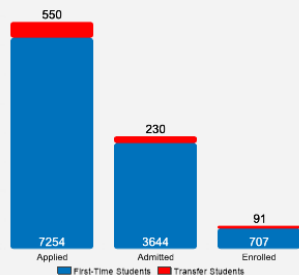

About Florida Southern College

**WHAT?
MAKES US
SPECIAL?**

[Click here to find out.](#)

About Our Students

Fall 2018 Admissions

Middle 50% SAT Range For Freshman Class*

Mathematics	550-640
Critical Reading	580-660

* We accept both SAT and ACT.

Average High School GPA of Freshman Class: 3.76