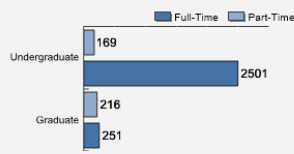

Fall 2018 Freshman Class Geographical Profile

Fall 2018 Enrollment

Gender: All Undergraduates

Women	65%
Men	35%