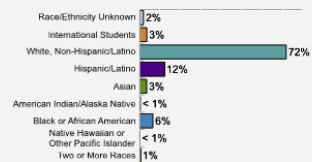

Diversity: All Undergraduates

Freshmen Returning For Sophomore Year: 82%

About Our Graduates

Percentage of Students Who Graduate

Within 4 Years	57%
Within 5 Years	64%
Within 6 Years	64%