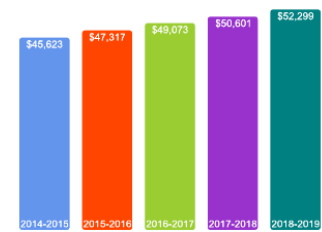

Tuition and Fees History

About Our Faculty

Faculty Information

Full-time Faculty with highest degree 0%

Undergraduate Class Size

Number of Students	2-19	20-39	40-99	100+	Total
Number of Classes	1002	946	35	3	1986

[Click Here](#) to find out more about our faculty.