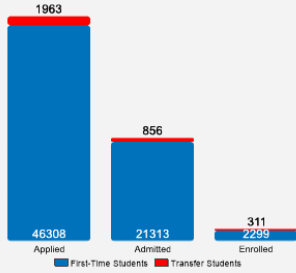

[About Fordham University](#)

WHAT MAKES US SPECIAL?

[Click here to find out.](#)

About Our Students

About Our Graduates

Fall 2018 Admissions

Middle 50% SAT Range For Freshman Class

Mathematics	630-730
Critical Reading	620-700

Average High School GPA of Freshman Class: 3.64