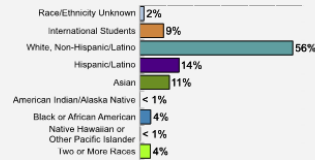

Diversity: All Undergraduates

Freshmen Returning For Sophomore Year: 89.7%

Percentage of Students Who Graduate*

Within 4 Years	79%
Within 5 Years	83%
Within 6 Years	83%

* Fordham's 6-year graduation rate is 83.3%.