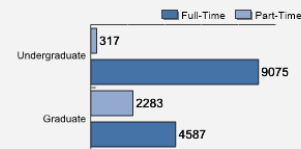

Fall 2018 Enrollment

Gender: All Undergraduates

Women	57%
Men	43%