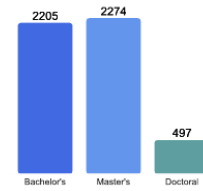

Number of Degrees Awarded Last Year