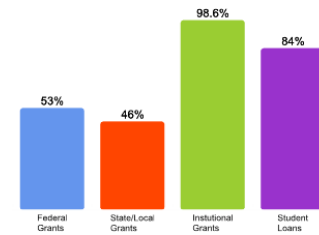

Percent of Freshmen Receiving Aid by Type

Use Our Net Price Calculator

To estimate your personal net price, [click here](#).