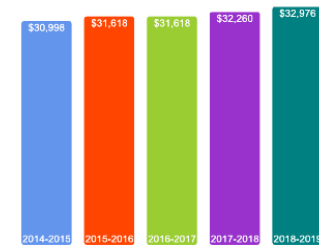

Tuition and Fees History

About Our Faculty

Faculty Information

Student Faculty Ratio	12:1
Full-time Faculty with highest degree	91%

Undergraduate Class Size

Number of Students	2-19	20-39	40-99	100+	Total
Number of Classes	490	122	2	0	0

[Click Here](#) to find out more about our faculty.