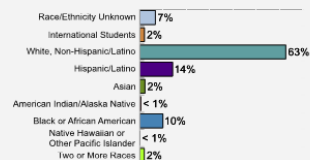

Diversity: All Undergraduates