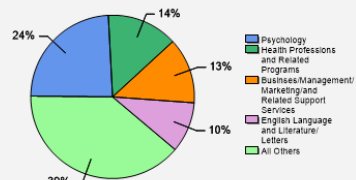

Bachelor's Degrees Awarded Last Year

[Click here for more information on](#)