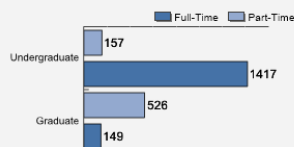

Fall 2018 Enrollment