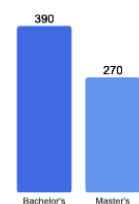

Number of Degrees Awarded Last Year