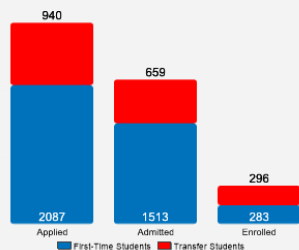

About Georgian Court University

WHAT MAKES US SPECIAL?

[Click here to find out.](#)

About Our Students

Fall 2018 Admissions

Middle 50% SAT Range For Freshman Class

Mathematics	470-560
Critical Reading	465-570

Average High School GPA of Freshman Class: 3.41