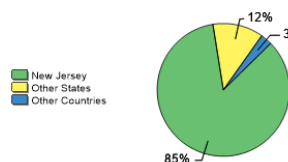

Fall 2018 Freshman Class Geographical Profile