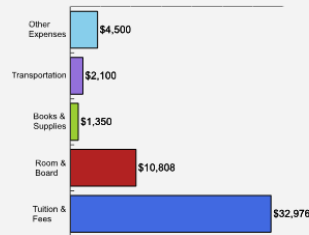

What Students Pay

Price of Attendance in 2018-19