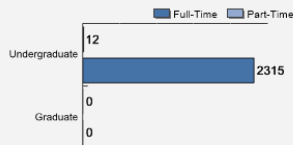

Fall 2017 Enrollment

Gender: All Undergraduates

Women	49%
Men	51%