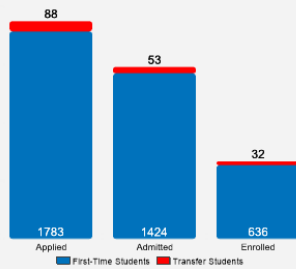

About Grove City College

WHAT MAKES US SPECIAL?

[Click here to find out.](#)

About Our Students

Fall 2017 Admissions

Middle 50% ACT Range For Freshman Class*

English	23-32
Mathematics	23-28

* 25% score for ACT Composite 23 75% score for ACT Composite 32

Average High School GPA of Freshman Class: 3.74