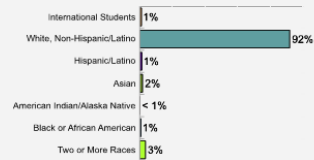

Diversity: All Undergraduates

Freshmen Returning For Sophomore Year: 89%

About Our Graduates

Percentage of Students Who Graduate*

Within 4 Years	78%
Within 5 Years	83%
Within 6 Years	83%

* 83%