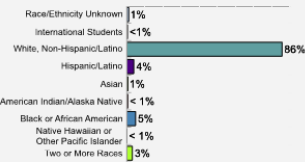

Freshmen Returning For Sophomore Year: 81.4%