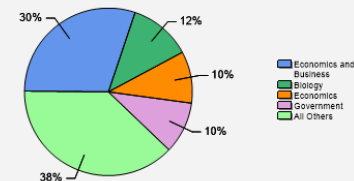

About Our Graduates

Percentage of Students Who Graduate

Thinking About Life After College

Number of Degrees Awarded Last Year

Bachelor's Degrees Awarded Last Year*

* You can do anything with a degree from Hampden-Sydney College. Choose from 27 majors toward a Bachelor of Arts or Bachelor of Science degree.

[Click here for more information on](#)

FOR MORE ABOUT OUR STUDENTS [CLICK HERE](#) »