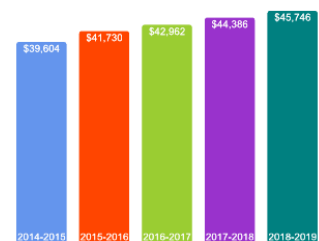

Tuition and Fees History

About Our Faculty

Faculty Information

Student Faculty Ratio	11:1
Full-time Faculty with highest degree	100%

Undergraduate Class Size

Number of Students	2-19	20-39	40-99	100+	Total
Number of Classes	292	111	1	0	404

[Click Here](#) to find out more about our faculty.