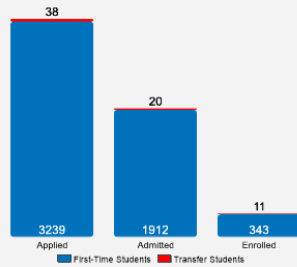

About Hampden-Sydney College

WHAT MAKES US SPECIAL?

[Click here to find out.](#)

About Our Students

Fall 2018 Admissions

Middle 50% ACT Range For Freshman Class

English	20-27
Mathematics	19-27

Average High School GPA of Freshman Class: 3.45