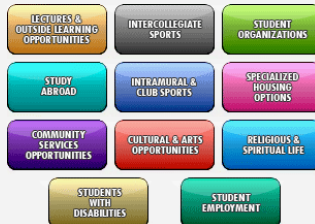

Student Life

For more information click on the topics listed above.

Campus Safety

[Click here](#) for Campus Safety Measures.

[Click here](#) to see our Campus Safety Report.

[Return to UCAN Homepage](#)

[Click Here to Download the PDF Version](#)

[Print All of this profile](#)

[Click Here To Leave Feedback](#)