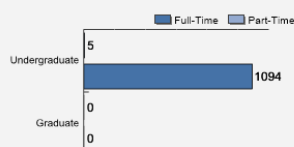

Fall 2018 Enrollment

Gender: All Undergraduates

Women	55%
Men	45%