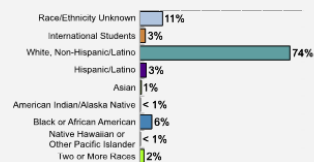

Diversity: All Undergraduates

Freshmen Returning For Sophomore Year: 75%

About Our Graduates

Percentage of Students Who Graduate*

Within 4 Years	69%
Within 5 Years	71%
Within 6 Years	72%

* For those who graduate, 97% complete their degrees within four years.