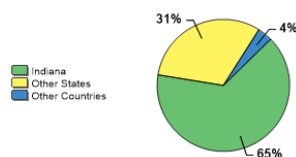

Fall 2018 Freshman Class Geographical Profile