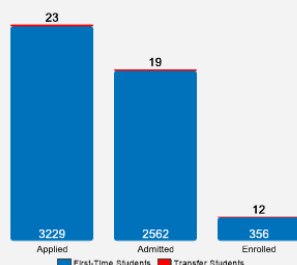

About Hanover College

WHAT MAKES US SPECIAL?

[Click here to find out.](#)

About Our Students

Fall 2018 Admissions

Middle 50% SAT Range For Freshman Class*

Mathematics	520-620
Critical Reading	520-640

* Hanover accepts ACT - ACT Comp middle 50% range: 22 - 27

Average High School GPA of Freshman Class: 3.66