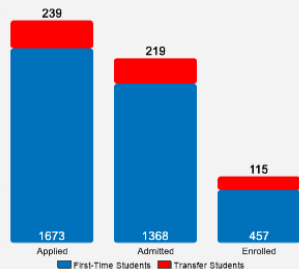

About Hardin-Simmons University

**WHAT
MAKES US
SPECIAL?**

[Click here to find out.](#)

About Our Students

Fall 2017 Admissions

Middle 50% SAT Range For Freshman Class

Mathematics	500-580
Critical Reading	500-590

Average High School GPA of Freshman Class: 3.57