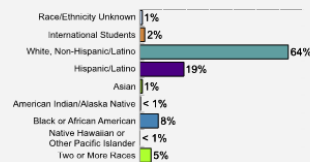

Diversity: All Undergraduates

Freshmen Returning For Sophomore Year: 75%

About Our Graduates

Percentage of Students Who Graduate*

Within 4 Years	35%
Within 5 Years	50%
Within 6 Years	51%

* Six-year graduation for 2011 cohort is 51%