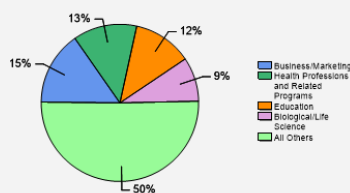

Bachelor's Degrees Awarded Last Year

[Click here for more information on](#)

FOR MORE ABOUT OUR STUDENTS [CLICK HERE](#) »