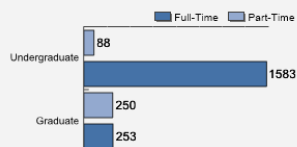

Fall 2017 Enrollment

Gender: All Undergraduates

Women	52%
Men	48%