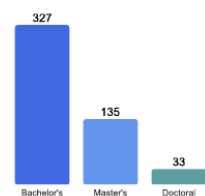

Number of Degrees Awarded Last Year