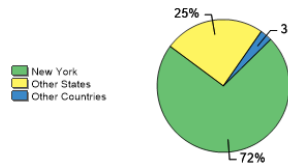

Fall 2018 Freshman Class Geographical Profile