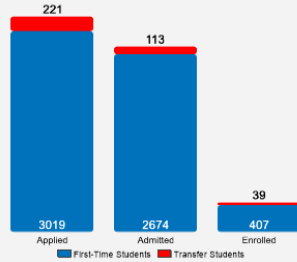

About Hartwick College

WHAT MAKES US SPECIAL?
[Click here to find out.](#)

About Our Students

About Our Graduates

Fall 2018 Admissions

Middle 50% SAT Range For Freshman Class*

Mathematics	460-560

Average High School GPA of Freshman Class: 3.13