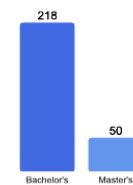

Number of Degrees Awarded Last Year