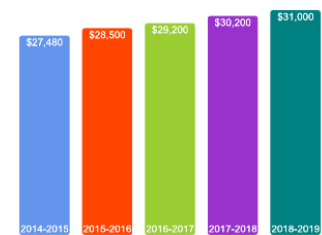

Tuition and Fees History

About Our Faculty

Faculty Information

Student Faculty Ratio	12:1
Full-time Faculty with highest degree	81%

Undergraduate Class Size

Number of Students	2-19	20-39	40-99	100+	Total
Number of Classes	242	125	4	0	0

[Click Here](#) to find out more about our faculty.