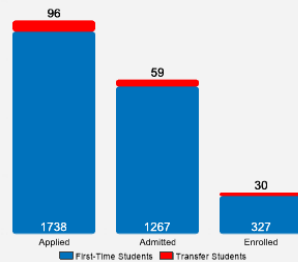

About Heidelberg University

WHAT MAKES US SPECIAL?

[Click here to find out.](#)

About Our Students

Fall 2018 Admissions

Middle 50% ACT Range For Freshman Class*

English	17-24
Mathematics	18-25
Reading	20-27
Science	20-25

* 88% Submitted ACT scores

Average High School GPA of Freshman Class: 3.41