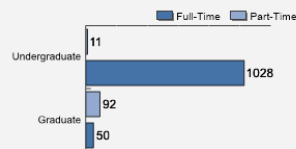

Fall 2018 Enrollment

Gender: All Undergraduates

Women	49%
Men	51%

Diversity: All Undergraduates

Race/Ethnicity Unknown	1%
International Students	1%
White, Non-Hispanic/Latino	81%
Hispanic/Latino	3%
Asian	1%
American Indian/Alaska Native	< 1%
Black or African American	9%
Native Hawaiian or Other Pacific Islander	< 1%
Two or More Races	4%

Freshmen Returning For Sophomore Year: 67.08%

About Our Graduates

Percentage of Students Who Graduate

Within 4 Years	43%
Within 5 Years	49%
Within 6 Years	50%