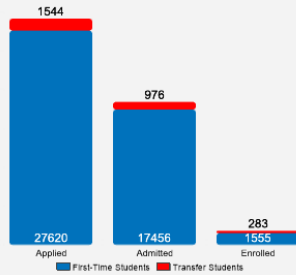

About Hofstra University

WHAT MAKES US SPECIAL?

[Click here to find out.](#)

About Our Students

Fall 2018 Admissions

Middle 50% SAT Range For Freshman Class*

Mathematics	570-670
Critical Reading	580-660

* Hofstra is test optional, standardized test scores are not required for most programs.

Average High School GPA of Freshman Class: 3.64