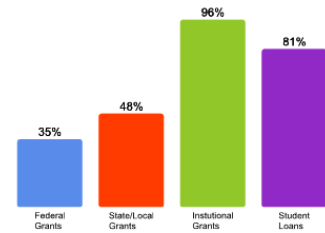

Percent of Freshmen Receiving Aid by Type

2008 Average Net Tuition for Aided Undergraduates *

* Net tuition for each individual student may be lower or higher depending on family income and student eligibility and availability of grant aid.

For additional information from our institution [click here](#).