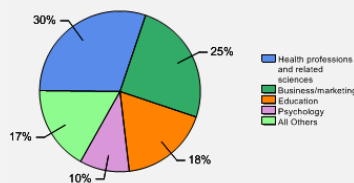

Click here for more information on

FOR MORE ABOUT OUR STUDENTS [CLICK HERE »](#)