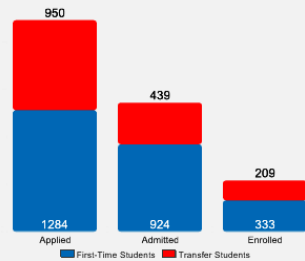

About Holy Family University

WHAT MAKES US SPECIAL?

[Click here to find out.](#)

About Our Students

Fall 2010 Admissions

Middle 50% SAT Range For Freshman Class*

Mathematics	430-520
Critical Reading	440-520
Writing	430-520

* We only use the SAT Math and Reading sections for admission consideration.

Average High School GPA of Freshman Class: 3.11