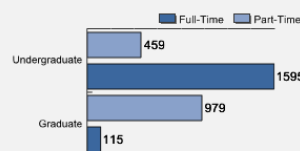

Fall 2010 Enrollment

Gender: All Undergraduates

Women	74%
Men	26%