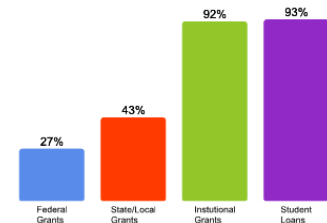

Percent of Freshmen Receiving Aid by Type

2009-10 Average Net Tuition for Aided Undergraduates *

$9,407

* Net tuition for each individual student may be lower or higher depending on family income and student eligibility and availability of grant aid.

To calculate your personal net price estimate [click here](#).

For additional information from our institution [click here](#).

Average Undergraduate Loans Owed At Graduation

$35,582