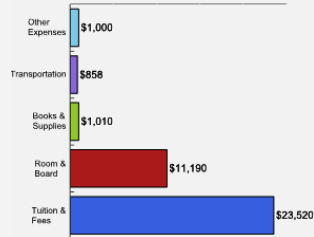

What Students Pay

About Campus Life

Price of Attendance in 2010-11