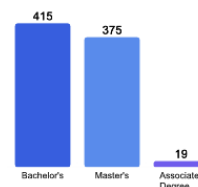

Number of Degrees Awarded Last Year

Bachelor's Degrees Awarded Last Year*