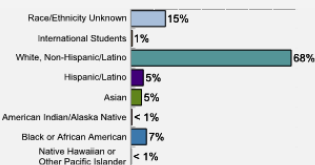

Diversity: All Undergraduates

Freshmen Returning For Sophomore Year: 74.6%

About Our Graduates

Percentage of Students Who Graduate

Within 4 Years	43%
Within 5 Years	54%
Within 6 Years	55%