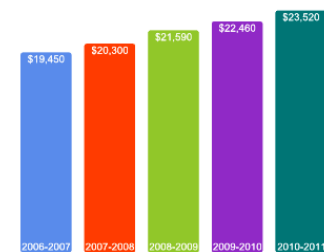

Tuition and Fees History

About Our Faculty

Faculty Information

Student Faculty Ratio	13:1
Full-time Faculty with highest degree	77%

Undergraduate Class Size

Number of Students	2-19	20-39	40-99	100+	Total
Number of Classes	344	164	0	0	508

[Click Here](#) to find out more about our faculty.