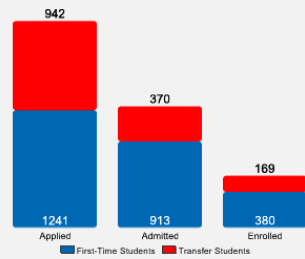

About Holy Family University

WHAT MAKES US SPECIAL?

[Click here to find out.](#)

About Our Students

Admissions

Middle 50% SAT Range For Freshman Class*

Mathematics	420-510
Critical Reading	420-510

* We only use the SAT Math and Reading sections for admission consideration

Average High School GPA of Freshman Class: 3.02