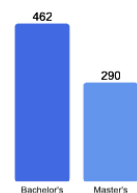

Number of Degrees Awarded Last Year