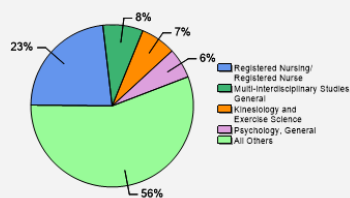

Thinking About Life After College

Number of Degrees Awarded Last Year

Bachelor's Degrees Awarded Last Year

[Click here for more information on](#)

FOR MORE ABOUT OUR STUDENTS [CLICK HERE](#) »