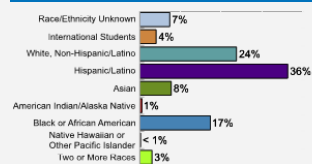

Diversity: All Undergraduates

Freshmen Returning For Sophomore Year: 67.8%

About Our Graduates

Percentage of Students Who Graduate

Within 4 Years	28%
Within 5 Years	38%
Within 6 Years	40%