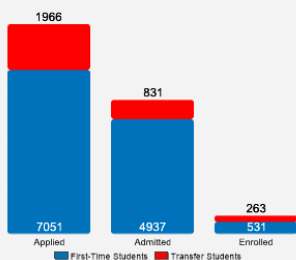

About Houston Baptist University

WHAT MAKES US SPECIAL?

[Click here to find out.](#)

About Our Students

Fall 2018 Admissions

Middle 50% SAT Range For Freshman Class

Mathematics	510-590
Critical Reading	450-490

Average High School GPA of Freshman Class: 3.47