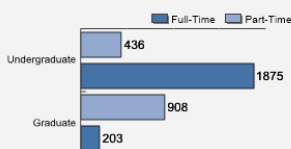

Fall 2018 Enrollment

Gender: All Undergraduates

Women	64%
Men	36%