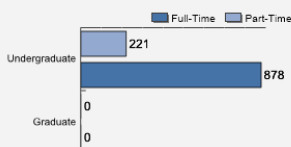

Fall 2017 Enrollment

Gender: All Undergraduates

Women	52%
Men	48%