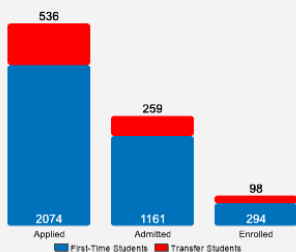

About Huntingdon College

WHAT MAKES US SPECIAL?

[Click here to find out.](#)

About Our Students

Fall 2017 Admissions

Middle 50% ACT Range For Freshman Class

English	18-24
Mathematics	17-24
Reading	18-24
Science	18-23

Average High School GPA of Freshman Class: 3.43