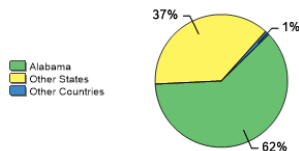

Fall 2017 Freshman Class Geographical Profile