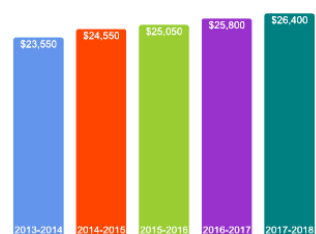

Tuition and Fees History

About Our Faculty

Faculty Information

Student Faculty Ratio	15:1
Full-time Faculty with highest degree	74%

Undergraduate Class Size

	2-19	20-39	40-99	100+	Total
Number of Students					
Number of Classes	161	108	6	0	275