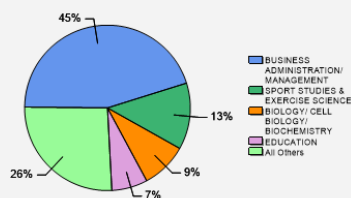

Thinking About Life After College

Number of Degrees Awarded Last Year

Bachelor's Degrees Awarded Last Year*

[Click here for more information on](#)

FOR MORE ABOUT OUR STUDENTS [CLICK HERE](#) »