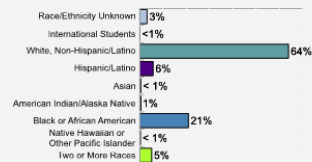

Diversity: All Undergraduates

Freshmen Returning For Sophomore Year: 64.98%

About Our Graduates

Percentage of Students Who Graduate

Within 4 Years	27%
Within 5 Years	34%
Within 6 Years	37%