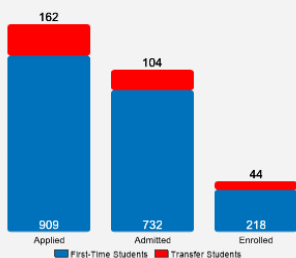

About Huntington University

WHAT MAKES US SPECIAL?

[Click here to find out.](#)

About Our Students

Fall 2017 Admissions

Middle 50% ACT Range For Freshman Class

English	19-24
Mathematics	17-25

Average High School GPA of Freshman Class: 3.45