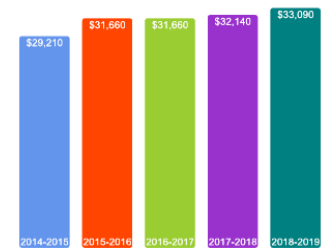

Tuition and Fees History

About Our Faculty

Faculty Information

Student Faculty Ratio	13:1
Full-time Faculty with highest degree	82%

Undergraduate Class Size

Number of Students	2-19	20-39	40-99	100+	Total
Number of Classes	132	81	1	0	214

[Click Here](#) to find out more about our faculty.