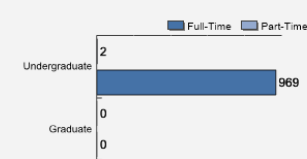

Fall 2018 Enrollment

Gender: All Undergraduates

Women	51%
Men	49%