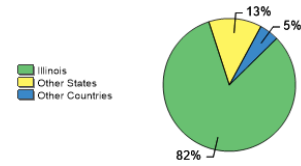

About Illinois College

WHAT MAKES US SPECIAL?

[Click here to find out.](#)

About Our Students

About Our Graduates

Fall 2018 Admissions

Middle 50% SAT Range For Freshman Class

Mathematics	500-580
Critical Reading	490-590

Average High School GPA of Freshman Class: 3.50

Fall 2018 Freshman Class Geographical Profile