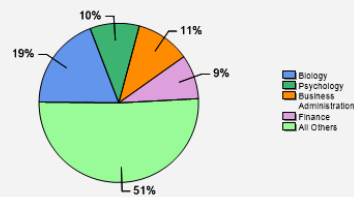

Thinking About Life After College

Number of Degrees Awarded Last Year

Bachelor's Degrees Awarded Last Year

[Click here for more information on](#)

FOR MORE ABOUT OUR STUDENTS [CLICK HERE](#) »