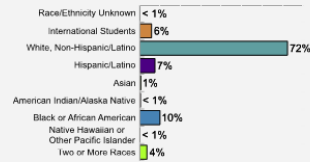

Diversity: All Undergraduates

Freshmen Returning For Sophomore Year: 77.4%

Percentage of Students Who Graduate

Within 4 Years	65%
Within 5 Years	70%
Within 6 Years	70%