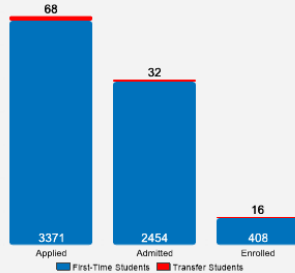

About Kalamazoo College

WHAT MAKES US SPECIAL?

[Click here to find out.](#)

About Our Students

Fall 2018 Admissions

Middle 50% SAT Range For Freshman Class

Mathematics	550-680
Critical Reading	590-690

Average High School GPA of Freshman Class: 3.84