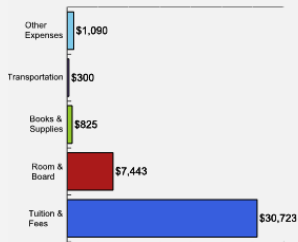

What Students Pay

Price of Attendance in 2008-09