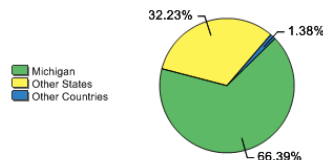

Freshman Class Geographical Profile