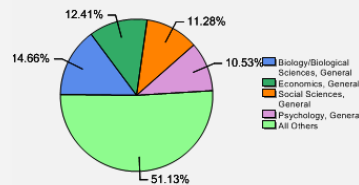

Thinking About Life After College

Number of Degrees Awarded Last Year

Bachelor's Degrees Awarded Last Year*

[Click here for more information on](#)

FOR MORE ABOUT OUR STUDENTS [CLICK HERE »](#)

[Click Here to Download the PDF Version](#)