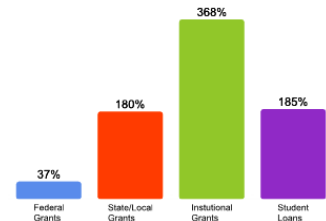

Percent of Freshmen Receiving Aid by Type

2007 Average Net Tuition for Aided Undergraduates *

* Net tuition for each individual student may be lower or higher depending on family income and student eligibility and availability of grant aid.

For additional information from our institution [click here](#).

Average Undergraduate Loans Owed At Graduation

$20,875