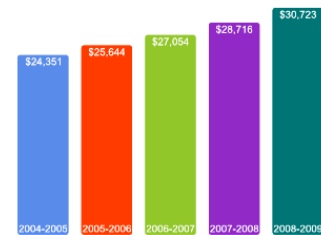

Tuition and Fees History

About Our Faculty

Faculty Information

Student Faculty Ratio	11:1
Full-time Faculty with highest degree	89%

Undergraduate Class Size

Number of Students	2-19	20-39	40-99	100+	Total
Number of Classes	115	55	7	0	177

[Click Here](#) to find out more about our faculty.