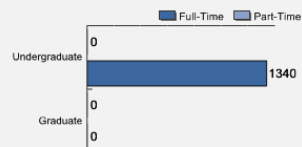

Enrollment

Gender: All Undergraduates

Women	58%
Men	42%