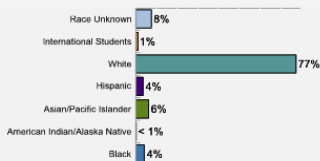

Diversity: All Undergraduates

Freshmen Returning For Sophomore Year: 91%

About Our Graduates

Percentage of Students Who Graduate

Within 4 Years	73%
Within 5 Years	77%
Within 6 Years	78%