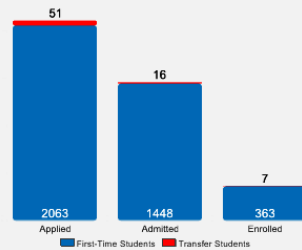

About Kalamazoo College

WHAT MAKES US SPECIAL?

[Click here to find out.](#)

About Our Students

Admissions

Middle 50% ACT Range For Freshman Class

English	25-32
Mathematics	24-30
Reading	26-33
Science	24-29

Average High School GPA of Freshman Class: 3.63