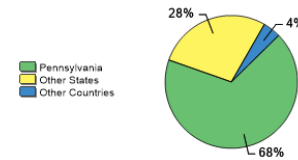

Fall 2018 Freshman Class Geographical Profile