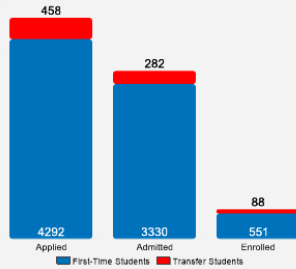

About King's College

WHAT MAKES US SPECIAL?

[Click here to find out.](#)

About Our Students

Fall 2018 Admissions

Middle 50% SAT Range For Freshman Class*

Mathematics	500-590
Critical Reading	510-610

* SAT's accepted - an official graded paper can be submitted in place of the SAT.

Average High School GPA of Freshman Class: 3.4