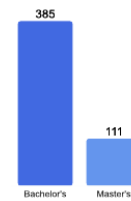

Number of Degrees Awarded Last Year