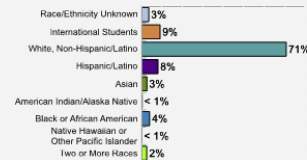

Diversity: All Undergraduates

Freshmen Returning For Sophomore Year: 74%

About Our Graduates

Percentage of Students Who Graduate

Within 4 Years	57%
Within 5 Years	62%
Within 6 Years	63%