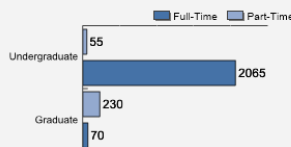

Fall 2018 Enrollment

Gender: All Undergraduates

Women	47%
Men	53%