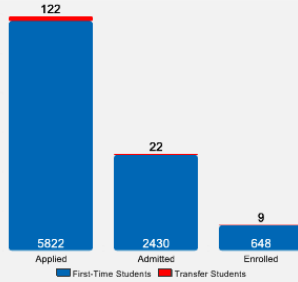

About Lafayette College

WHAT MAKES US SPECIAL?

[Click here to find out.](#)

About Our Students

Fall 2010 Admissions

Middle 50% SAT Range For Freshman Class

Mathematics	610-700
Critical Reading	570-670
Writing	590-680

Average High School GPA of Freshman Class: 3.41