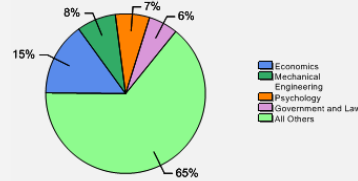

Thinking About Life After College

Number of Degrees Awarded Last Year

Bachelor's Degrees Awarded Last Year*

* Choose from 47 areas of study across the humanities, social sciences, natural sciences, and engineering. Or work with a professor to create your own major.

[Click here for more information on](#)

FOR MORE ABOUT OUR STUDENTS [CLICK HERE](#) »