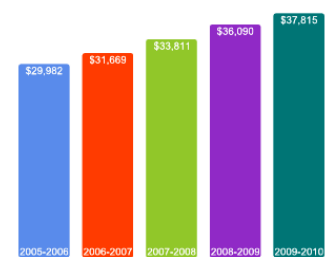

Tuition and Fees History

About Our Faculty

Faculty Information

Student Faculty Ratio	11:1
Full-time Faculty with highest degree	100%

Undergraduate Class Size

Number of Students	2-19	20-39	40-99	100+	Total
Number of Classes	268	181	20	0	469

[Click Here](#) to find out more about our faculty.