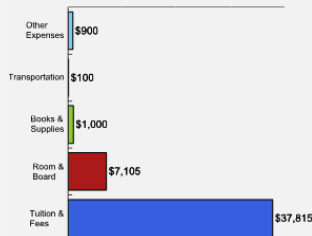

What Students Pay

Price of Attendance in 2009-10