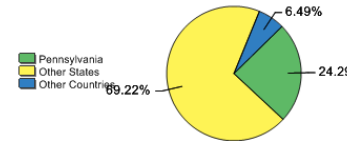

Freshman Class Geographical Profile