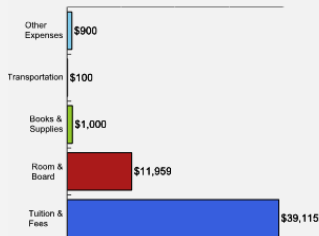

What Students Pay

About Campus Life

Price of Attendance in 2010-11