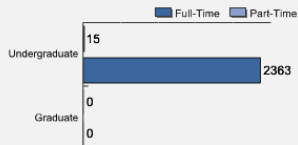

Enrollment

Gender: All Undergraduates

Women	47%
Men	53%