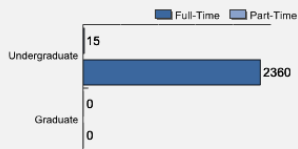

Fall 2010 Enrollment

Gender: All Undergraduates

Women	47%
Men	53%