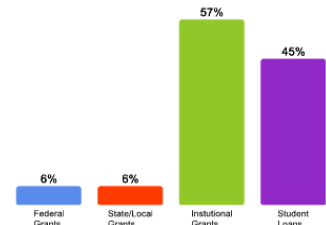

Percent of Freshmen Receiving Aid by Type

Student Life

- LECTURES & OUTSIDE LEARNING OPPORTUNITIES
- INTERCOLLEGIATE SPORTS
- STUDENT ORGANIZATIONS
- STUDY ABROAD
- INTRAMURAL & CLUB SPORTS
- SPECIALIZED HOUSING OPTIONS
- COMMUNITY SERVICES OPPORTUNITIES
- CULTURAL & ARTS OPPORTUNITIES
- RELIGIOUS & SPIRITUAL LIFE
- STUDENTS WITH DISABILITIES
- STUDENT EMPLOYMENT

2009-10 Average Net Tuition for Aided Undergraduates *

To calculate your personal net price estimate [click here](#).

For additional information from our institution [click here](#).

Campus Safety

[Click here](#) for Campus Safety Measures.

[Click here](#) to see our Campus Safety Report.

Average Undergraduate Loans Owed At Graduation

$20,687