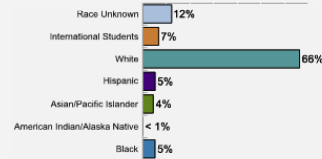

Diversity: All Undergraduates

Freshmen Returning For Sophomore Year: 95%

About Our Graduates

Percentage of Students Who Graduate*

Within 4 Years	86%
Within 5 Years	88%
Within 6 Years	89%

* Lafayette offers a special 4-year career development program known as Gateway to help all students develop a plan to achieve their career goals.