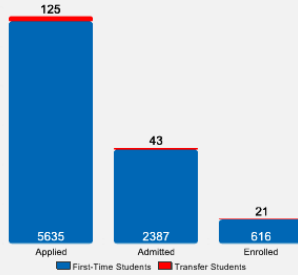

About Lafayette College

WHAT MAKES US SPECIAL?

[Click here to find out.](#)

About Our Students

Admissions

Middle 50% SAT Range For Freshman Class

Mathematics	600-710
Critical Reading	570-670
Writing	580-680

Average High School GPA of Freshman Class: 3.46