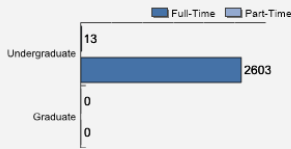

[Fall 2018 Enrollment](#)

[Gender: All Undergraduates](#)

Women	52%
Men	48%