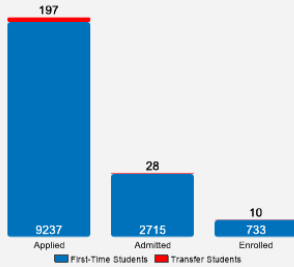

[About Lafayette College](#)

**WHAT
MAKES US
SPECIAL?**

[Click here to find out.](#)

About Our Students

About Our Graduates

[Fall 2018 Admissions](#)

Middle 50% SAT Range For Freshman Class

Mathematics	630-735
Critical Reading	620-700

Average High School GPA of Freshman Class: 3.51