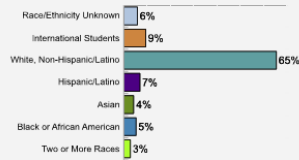

[Diversity: All Undergraduates](#)

[Freshmen Returning For Sophomore Year: 93%](#)

[Percentage of Students Who Graduate](#)

Within 4 Years	83%
Within 5 Years	86%
Within 6 Years	87%