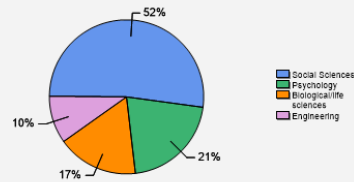

[Thinking About Life After College](#)

[Number of Degrees Awarded Last Year](#)

[Bachelor's Degrees Awarded Last Year*](#)

* Total number of bachelor's degrees represents degrees in top four majors.

[Click here for more information on](#)

[FOR MORE ABOUT OUR STUDENTS CLICK HERE »](#)