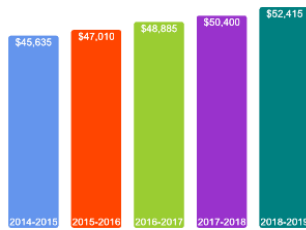

Tuition and Fees History

About Our Faculty

Faculty Information

Student Faculty Ratio	10:1
Full-time Faculty with highest degree	98%

Undergraduate Class Size

	2-19	20-39	40-99	100+	Total
Number of Students	219	201	11	0	561
Number of Classes	349	201	11	0	561

[Click Here](#) to find out more about our faculty.