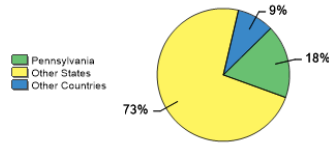

[Fall 2018 Freshman Class Geographical Profile](#)