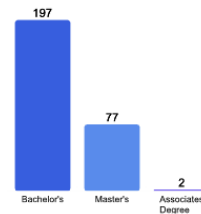

Number of Degrees Awarded Last Year