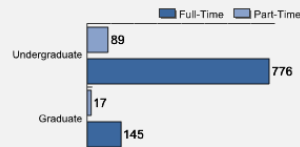

Enrollment

Gender: All Undergraduates

Women	53%
Men	47%