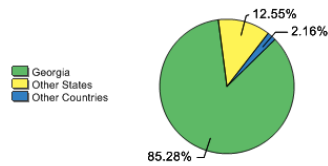

Freshman Class Geographical Profile