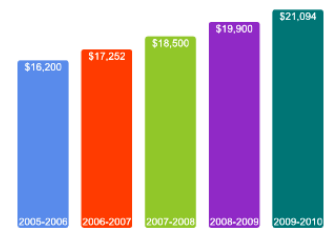

Tuition and Fees History

About Our Faculty

Faculty Information

Student Faculty Ratio	10:1
Full-time Faculty with highest degree	83%

Undergraduate Class Size

Number of Students	2-19	20-39	40-99	100+	Total
Number of Classes	249	39	3	0	291