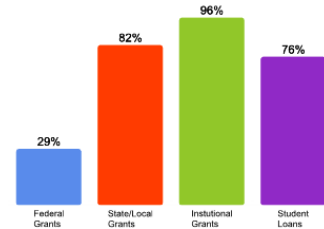

Percent of Freshmen Receiving Aid by Type

2008 Average Net Tuition for Aided Undergraduates *

$11,074

For additional information from our institution [click here](#).

Average Undergraduate Loans Owed At Graduation

$23,106