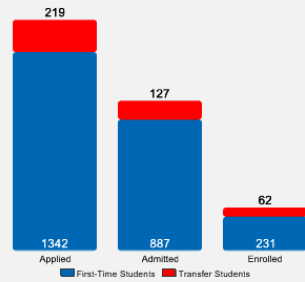

About LaGrange College

WHAT MAKES US SPECIAL?

[Click here to find out.](#)

About Our Students

Admissions

Middle 50% SAT Range For Freshman Class

Mathematics	460-570
Critical Reading	460-570

Average High School GPA of Freshman Class: 3.47