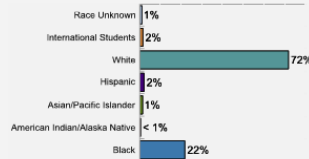

Diversity: All Undergraduates

Freshmen Returning For Sophomore Year: 71%

About Our Graduates

Percentage of Students Who Graduate*

Within 4 Years	45%
Within 5 Years	54%
Within 6 Years	54%

* The six year graduation rate for the 2002 cohort was 54%.