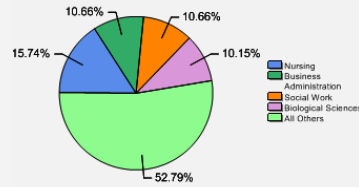

Bachelor's Degrees Awarded Last Year*

[Click here for more information on](#)

FOR MORE ABOUT OUR STUDENTS [CLICK HERE](#) »

[Click Here to Download the PDF Version](#)