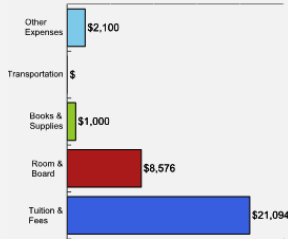

What Students Pay

Price of Attendance in 2009-10