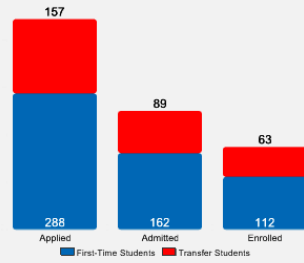

About Lancaster Bible College

WHAT MAKES US SPECIAL?

[Click here to find out.](#)

About Our Students

Admissions

Middle 50% SAT Range For Freshman Class

Mathematics	423-540
Critical Reading	450-570

Average High School GPA of Freshman Class: 3.09