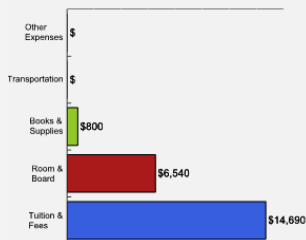

What Students Pay

About Campus Life

Price of Attendance in 2008-09