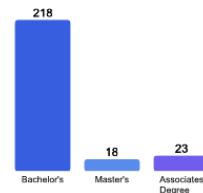

Number of Degrees Awarded Last Year

Bachelor's Degrees Awarded Last Year