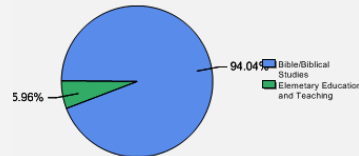

[Click here for more information on](#)

[Click Here to Download the PDF Version](#)