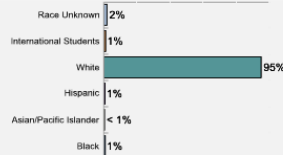

Diversity: All Undergraduates

Freshmen Returning For Sophomore Year: 81%

About Our Graduates

Percentage of Students Who Graduate

Within 4 Years	60%
Within 5 Years	64%
Within 6 Years	64%