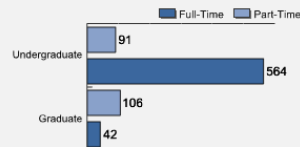

Enrollment

Gender: All Undergraduates

Women	51%
Men	49%