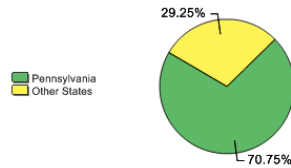

Freshman Class Geographical Profile