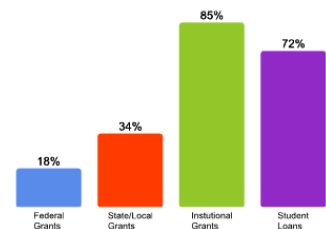

Percent of Freshmen Receiving Aid by Type