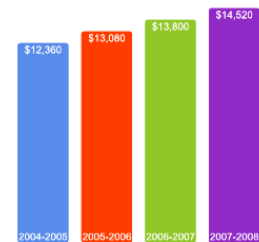

Tuition and Fees History

About Our Faculty

Faculty Information

Student Faculty Ratio	17:1
Full-time Faculty with highest degree	45%

Undergraduate Class Size

Number of Students	2-19	20-39	40-99	100+	Total
Number of Classes	155	47	17	0	557

Campus Safety

LANCASTER
BIBLE COLLEGE
& GRADUATE
SCHOOL

[Return to UCAN Homepage](#)

[Print All of this profile](#)

[Click Here To Leave Feedback](#)