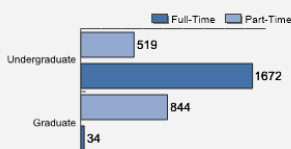

[Fall 2017 Enrollment](#)