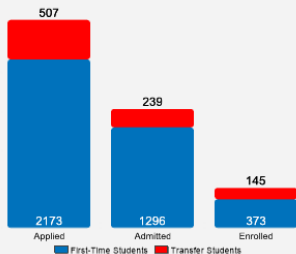

[About Lawrence Technological University](#)

WHAT MAKES US SPECIAL?

[Click here to find out.](#)

About Our Students

About Our Graduates

[Fall 2017 Admissions](#)

Middle 50% SAT Range For Freshman Class

Mathematics	480-680
Critical Reading	470-650

Average High School GPA of Freshman Class: 3.48