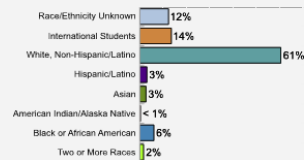

[Diversity: All Undergraduates](#)