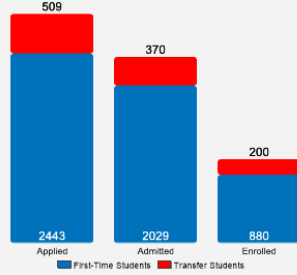

[About Lee University](#)

**WHAT
MAKES US
SPECIAL?**

[Click here to find out.](#)

About Our Students

Fall 2018 Admissions

Middle 50% ACT Range For Freshman Class

English	21-31
Mathematics	18-26

Average High School GPA of Freshman Class: 3.65