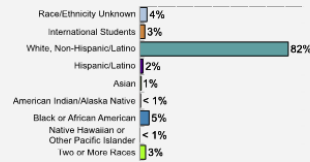

Diversity: All Undergraduates