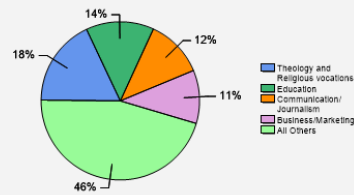

Thinking About Life After College

Number of Degrees Awarded Last Year

Bachelor's Degrees Awarded Last Year

[Click here for more information on](#)