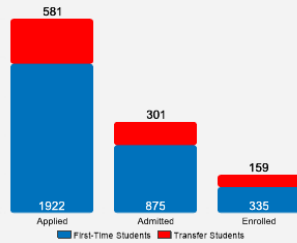

[About LeTourneau University](#)

WHAT MAKES US SPECIAL?

[Click here to find out.](#)

About Our Students

About Our Graduates

[Fall 2018 Admissions](#)

Middle 50% SAT Range For Freshman Class

Mathematics	540-670
Critical Reading	550-650

Average High School GPA of Freshman Class: 3.58