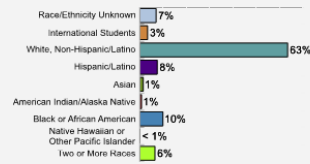

[Diversity: All Undergraduates](#)

[Freshmen Returning For Sophomore Year: 79%](#)