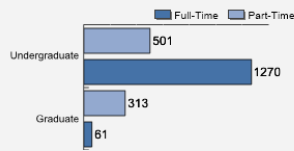

[Fall 2018 Enrollment](#)

[Gender: All Undergraduates](#)

Women	44%
Men	56%