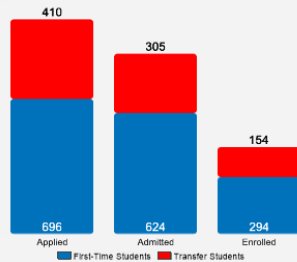

About Lubbock Christian University

WHAT MAKES US SPECIAL?

[Click here to find out.](#)

About Our Students

Fall 2018 Admissions

Middle 50% SAT Range For Freshman Class

Mathematics	475-590
Critical Reading	480-620

Average High School GPA of Freshman Class: 3.58