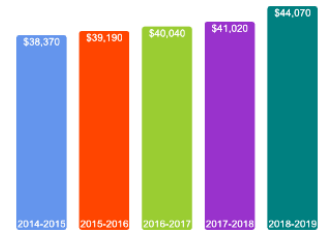

Tuition and Fees History

About Our Faculty

Faculty Information

Student Faculty Ratio	11:1
Full-time Faculty with highest degree	93%

Undergraduate Class Size

Number of Students	2-19	20-39	40-99	100+	Total
Number of Classes	265	178	9	0	452

[Click Here](#) to find out more about our faculty.