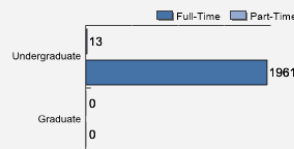

Fall 2018 Enrollment

Gender: All Undergraduates

Women	57%
Men	43%