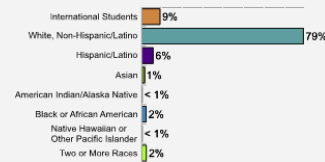

Diversity: All Undergraduates

Freshmen Returning For Sophomore Year:
84.3%

About Our Graduates

Percentage of Students Who Graduate

Within 4 Years	72%
Within 5 Years	79%
Within 6 Years	79%