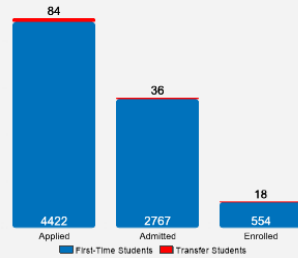

About Luther College

WHAT MAKES US SPECIAL?

[Click here to find out.](#)

About Our Students

Fall 2018 Admissions

Middle 50% ACT Range For Freshman Class*

English	22-30
Mathematics	22-28
Reading	23-31
Science	23-28

* ACT scores were submitted by 83% of Luther entering first-year students; SAT scores by 20%.

Average High School GPA of Freshman Class: 3.67