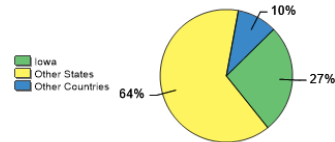

Fall 2018 Freshman Class Geographical Profile