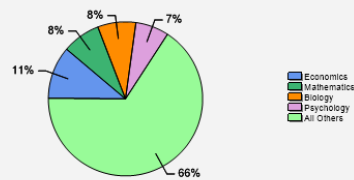

Thinking About Life After College

Number of Degrees Awarded Last Year

Bachelor's Degrees Awarded Last Year

[Click here for more information on](#)

FOR MORE ABOUT OUR STUDENTS [CLICK HERE](#) »