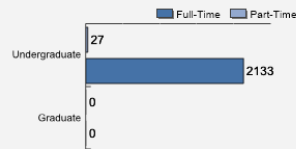

Fall 2018 Enrollment

Gender: All Undergraduates

Women	59%
Men	41%