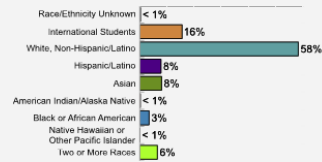

Diversity: All Undergraduates

Freshmen Returning For Sophomore Year: 96%

Percentage of Students Who Graduate

Within 4 Years	85%
Within 5 Years	89%
Within 6 Years	90%