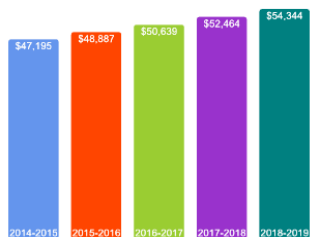

Tuition and Fees History

About Our Faculty

Faculty Information

Student Faculty Ratio	10:1
Full-time Faculty with highest degree	94%

Undergraduate Class Size

Number of Students	2-19	20-39	40-99	100+	Total
Number of Classes	349	124	8	0	481

[Click Here](#) to find out more about our faculty.

About Campus Life

What it's Like on Our Campus

Student Life

- LECTURES & OUTSIDE LEARNING OPPORTUNITIES
- INTERCOLLEGIATE SPORTS
- STUDENT ORGANIZATIONS
- STUDY ABROAD
- INTRAMURAL & CLUB SPORTS
- SPECIALIZED HOUSING OPTIONS
- COMMUNITY SERVICES OPPORTUNITIES
- CULTURAL & ARTS OPPORTUNITIES
- RELIGIOUS & SPIRITUAL LIFE
- STUDENTS WITH DISABILITIES
- STUDENT EMPLOYMENT

For more information click on the topics listed above.

Campus Safety

[Click here](#) for Campus Safety Measures.

[Click here](#) to see our Campus Safety Report.

MACALESTER

- [Return to UCAN Homepage](#)
- [Click Here to Download the PDF Version](#)
- [Print All of this profile](#)
- [Click Here To Leave Feedback](#)