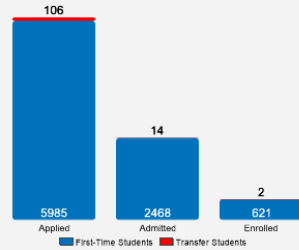

About Macalester College

WHAT MAKES US SPECIAL?

[Click here to find out.](#)

About Our Students

About Our Graduates

Fall 2018 Admissions

Middle 50% SAT Range For Freshman Class*

Mathematics	660-770
Critical Reading	650-730