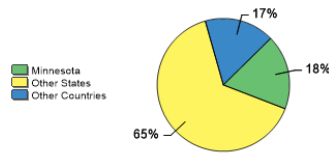

Fall 2018 Freshman Class Geographical Profile