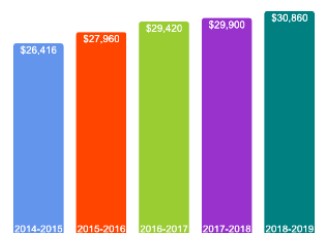

Tuition and Fees History

About Our Faculty

Faculty Information

Student Faculty Ratio	12:1
Full-time Faculty with highest degree	86%

Undergraduate Class Size

Number of Students	2-19	20-39	40-99	100+	Total
Number of Classes	182	91	17	0	290

[Click Here](#) to find out more about our faculty.