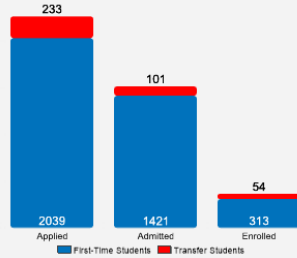

[About Malone University](#)

**WHAT
MAKES US
SPECIAL?**

[Click here to find out.](#)

About Our Students

About Our Graduates

[Fall 2018 Admissions](#)

Middle 50% ACT Range For Freshman Class

English	17-25
Mathematics	17-25
Reading	20-27
Science	20-25

Average High School GPA of Freshman Class: 3.31