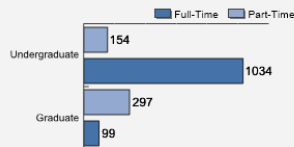

[Fall 2018 Enrollment](#)

[Gender: All Undergraduates](#)

Women	57%
Men	43%