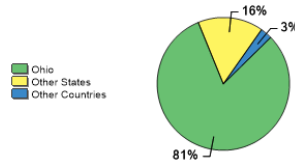

[Fall 2018 Freshman Class Geographical Profile](#)