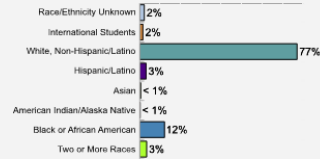

[Diversity: All Undergraduates](#)

[Freshmen Returning For Sophomore Year:](#)
72.5%

[Percentage of Students Who Graduate](#)

Within 4 Years	47%
Within 5 Years	56%
Within 6 Years	57%