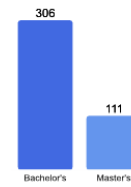

[Number of Degrees Awarded Last Year](#)