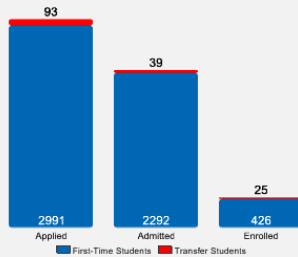

About Manchester College

WHAT MAKES US SPECIAL?

[Click here to find out.](#)

About Our Students

Admissions

Middle 50% SAT Range For Freshman Class

Mathematics	450-570
Critical Reading	430-550
Writing	410-535

Average High School GPA of Freshman Class: 3.25