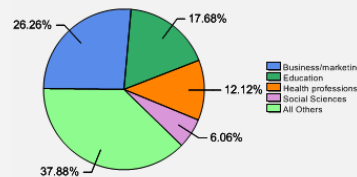

[Click here for more information on](#)

FOR MORE ABOUT OUR STUDENTS [CLICK HERE](#) »

[Click Here to Download the PDF Version](#)