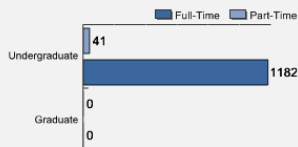

Enrollment

Gender: All Undergraduates

Women	51%
Men	49%