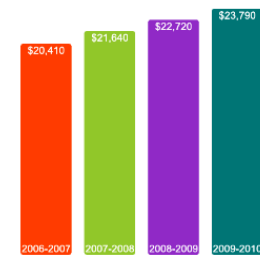

Tuition and Fees History

About Our Faculty

Faculty Information

Student Faculty Ratio	16:1
Full-time Faculty with highest degree	82%

Undergraduate Class Size

Number of Students	2-19	20-39	40-99	100+	Total
Number of Classes	158	146	11	0	315

[Click Here](#) to find out more about our faculty.

[Return to UCAN Homepage](#)

[Print All of this profile](#)

[Click Here To Leave Feedback](#)