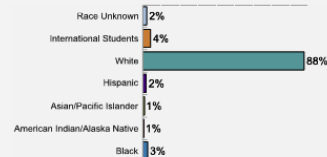

Diversity: All Undergraduates

Freshmen Returning For Sophomore Year: 66%

About Our Graduates

Percentage of Students Who Graduate

Within 4 Years	45%
Within 5 Years	53%
Within 6 Years	55%