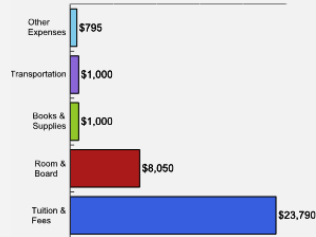

What Students Pay

About Campus Life

Price of Attendance in 2009-10