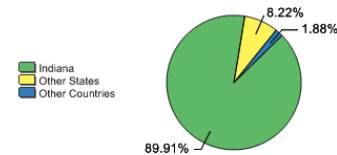

Freshman Class Geographical Profile