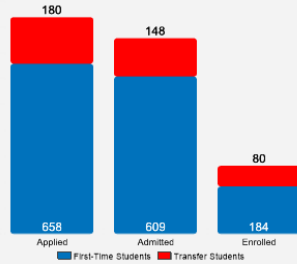

About Manor College

WHAT MAKES US SPECIAL?

[Click here to find out.](#)

About Our Students

About Our Graduates

Fall 2017 Admissions

Middle 50% SAT Range For Freshman Class*

Mathematics	390-470
Critical Reading	410-500

* SAT scores required for Dental, Allied Health, Veterinary Technology programs only