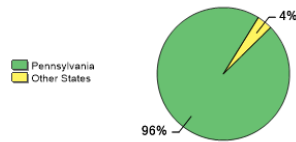

Fall 2017 Freshman Class Geographical Profile