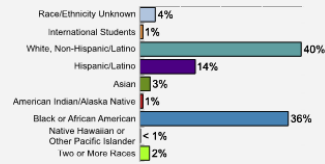

Diversity: All Undergraduates

Freshmen Returning For Sophomore Year: 59%

Percentage of Students Who Graduate

Thinking About Life After College

[INTERNSHIPS](#)
[CAREER & PLACEMENT SERVICES](#)
[GRADUATE SCHOOL PREPARATION](#)
[ABOUT OUR GRADUATES](#)

Number of Degrees Awarded Last Year

Bachelor's Degrees Awarded Last Year

[Click here for more information on](#)

[ACADEMICS](#)
[TRANSFER OF CREDIT POLICY](#)
[ACCREDITATION](#)
[ONLINE EDUCATION](#)

FOR MORE ABOUT OUR STUDENTS [CLICK HERE >>](#)