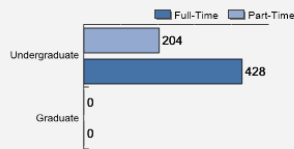

Fall 2017 Enrollment

Gender: All Undergraduates

Women	74%
Men	26%