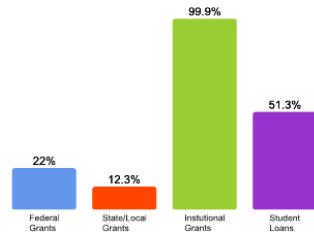

What Students Pay

Price of Attendance in 2018-19

Percent of Freshmen Receiving Aid by Type

Use Our Net Price Calculator

To estimate your personal net price, [click here](#).

Average Undergraduate Loans Owed At Graduation

$37,221