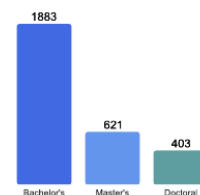

[Number of Degrees Awarded Last Year](#)

[Bachelor's Degrees Awarded Last Year](#)

[Click here for more information on](#)

[ACADEMICS](#)
[TRANSFER OF CREDIT POLICY](#)
[ACCREDITATION](#)
[ONLINE EDUCATION](#)

FOR MORE ABOUT OUR STUDENTS [CLICK HERE >>](#)