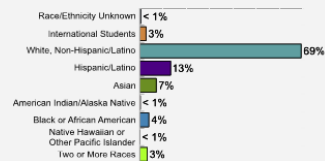

[Diversity: All Undergraduates](#)

[Freshmen Returning For Sophomore Year: 87%](#)

[Percentage of Students Who Graduate](#)

[Thinking About Life After College](#)

[INTERNSHIPS](#)
[CAREER & PLACEMENT SERVICES](#)
[GRADUATE SCHOOL PREPARATION](#)
[ABOUT OUR GRADUATES](#)