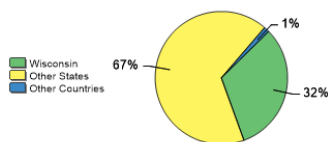

[Fall 2018 Freshman Class Geographical Profile](#)