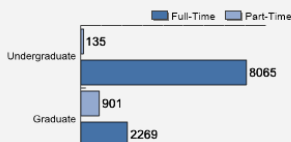

[Fall 2018 Enrollment](#)

[Gender: All Undergraduates](#)

Women	54%
Men	46%