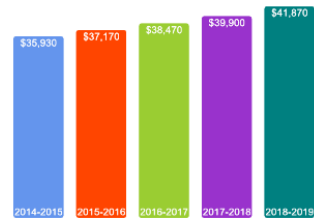

Tuition and Fees History

This is a comprehensive fee. See 'Price of Attendance' text for more information.

About Our Faculty

Faculty Information

Student Faculty Ratio	14:1
Full-time Faculty with highest degree	90%

Undergraduate Class Size

	2-19	20-39	40-99	100+	Total
Number of Students					
Number of Classes	690	547	156	52	1445