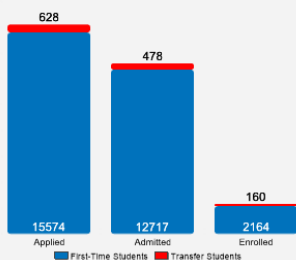

[About Marquette University](#)

WHAT MAKES US SPECIAL?
[Click here to find out.](#)

About Our Students

About Our Graduates

[Fall 2018 Admissions](#)

Middle 50% ACT Range For Freshman Class

English	24-31
Mathematics	24-28
Reading	24-32
Science	24-29