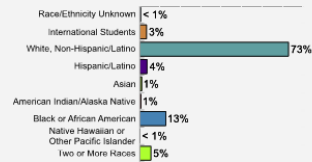

Diversity: All Undergraduates

Freshmen Returning For Sophomore Year:
71.8%

Percentage of Students Who Graduate

Within 4 Years	47%
Within 5 Years	56%
Within 6 Years	59%