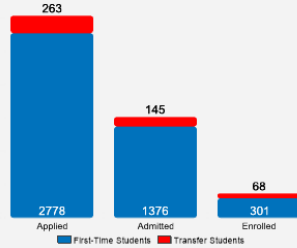

About Maryville College

WHAT MAKES US SPECIAL?

[Click here to find out.](#)

About Our Students

About Our Graduates

Fall 2017 Admissions

Middle 50% ACT Range For Freshman Class

English	19-28
Mathematics	18-25
Reading	21-29
Science	21-26

Average High School GPA of Freshman Class: 3.52