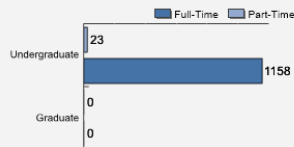

Fall 2017 Enrollment

Gender: All Undergraduates

Women	54%
Men	46%