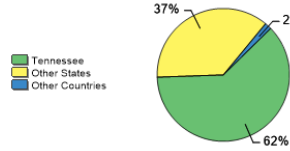

Fall 2017 Freshman Class Geographical Profile