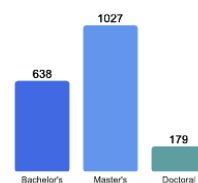

Number of Degrees Awarded Last Year