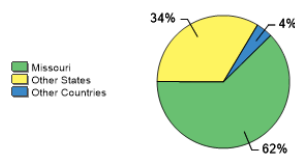

Fall 2018 Freshman Class Geographical Profile