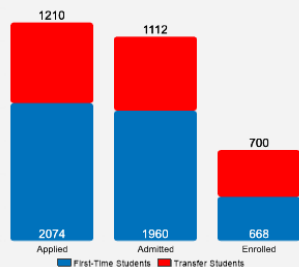

About Maryville University of St. Louis

**WHAT?
MAKES US
SPECIAL?**

[Click here to find out.](#)

About Our Students

About Our Graduates

Fall 2018 Admissions

Middle 50% ACT Range For Freshman Class*

English	19-26
Mathematics	18-26

* Maryville University is a Test-Optional Institution, except in select circumstances.

Average High School GPA of Freshman Class: 3.62