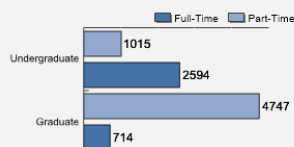

Fall 2018 Enrollment

Gender: All Undergraduates

Women	66%
Men	34%