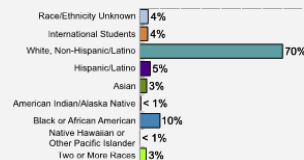

Diversity: All Undergraduates

Freshmen Returning For Sophomore Year: 86%

Percentage of Students Who Graduate

Within 4 Years	57%
Within 5 Years	70%
Within 6 Years	72%