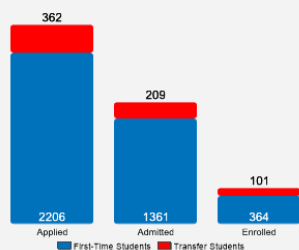

About McKendree University

WHAT MAKES US SPECIAL?

[Click here to find out.](#)

About Our Students

Fall 2017 Admissions

Middle 50% ACT Range For Freshman Class

English	18-26
Mathematics	19-24

Average High School GPA of Freshman Class: 3.5