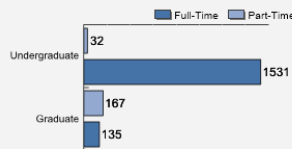

Fall 2018 Enrollment

Gender: All Undergraduates

Diversity: All Undergraduates