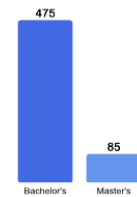

Number of Degrees Awarded Last Year