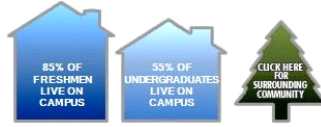

What Students Pay

Price of Attendance in 2018-19

Percent of Freshmen Receiving Aid by Type

Use Our Net Price Calculator

To estimate your personal net price, [click here](#).

For additional information on our affordability initiatives, [click here](#).

Tuition and Fees History

About Our Faculty

Faculty Information

Student Faculty Ratio	11:1
Full-time Faculty with highest degree	90%

Undergraduate Class Size

Number of Students	2-19	20-39	40-99	100+	Total
Number of Classes	403	169	6	0	578

[Click Here](#) to find out more about our faculty.

About Campus Life

What It's Like on Our Campus