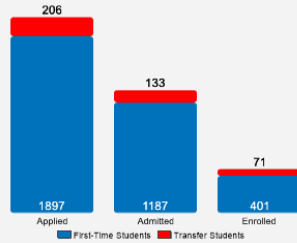

About Meredith College

**WHAT
MAKES US
SPECIAL ?**

[Click here to find out.](#)

About Our Students

About Our Graduates

Fall 2018 Admissions

Middle 50% ACT Range For Freshman Class

English	18-25
Mathematics	17-24

Average High School GPA of Freshman Class: 3.41