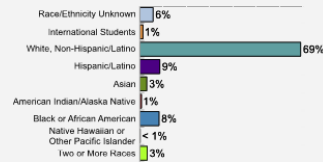

Freshmen Returning For Sophomore Year: 79.9%