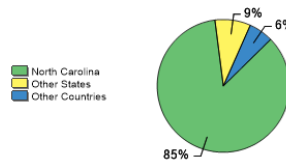

Fall 2018 Freshman Class Geographical Profile