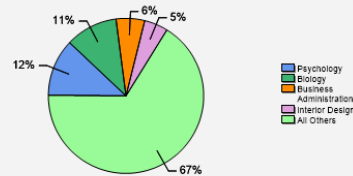

Bachelor's Degrees Awarded Last Year

[Click here for more information on](#)

FOR MORE ABOUT OUR STUDENTS [CLICK HERE](#) »