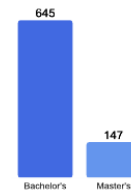

Number of Degrees Awarded Last Year