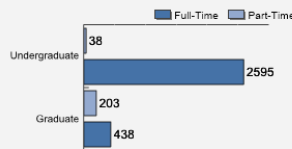

Fall 2018 Enrollment

Gender: All Undergraduates

Women	61%
Men	39%