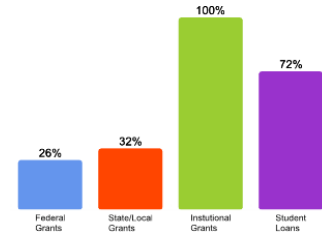

Percent of Freshmen Receiving Aid by Type

Use Our Net Price Calculator

To estimate your personal net price, [click here](#).

Average Undergraduate Loans Owed At Graduation

$39,104