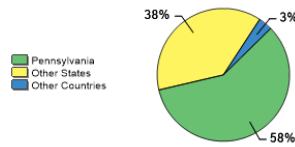

Fall 2018 Freshman Class Geographical Profile