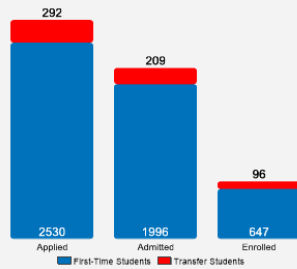

About Messiah College

WHAT MAKES US SPECIAL?

[Click here to find out.](#)

About Our Students

About Our Graduates

Fall 2018 Admissions

Middle 50% SAT Range For Freshman Class

Mathematics	530-660
Critical Reading	550-650

Average High School GPA of Freshman Class: 3.77