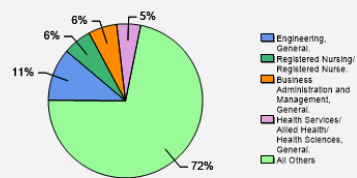

Bachelor's Degrees Awarded Last Year

[Click here for more information on](#)

FOR MORE ABOUT OUR STUDENTS [CLICK HERE >>](#)