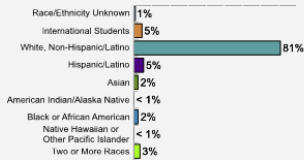

Diversity: All Undergraduates

Freshmen Returning For Sophomore Year: 86.8%

Percentage of Students Who Graduate

Within 4 Years	74%
Within 5 Years	77%
Within 6 Years	78%