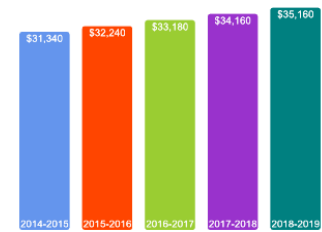

Tuition and Fees History

About Our Faculty

Faculty Information

Student Faculty Ratio	12:1
Full-time Faculty with highest degree	87%

Undergraduate Class Size

	2-19	20-39	40-99	100+	Total
Number of Students					
Number of Classes	334	292	22	2	650

[Click Here](#) to find out more about our faculty.