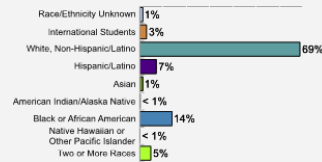

Diversity: All Undergraduates

Freshmen Returning For Sophomore Year: 78%

About Our Graduates

Percentage of Students Who Graduate

Within 4 Years	47%
Within 5 Years	57%
Within 6 Years	58%