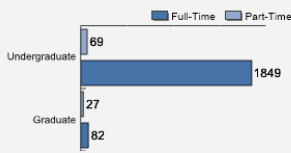

Fall 2018 Enrollment

Gender: All Undergraduates

Women	57%
Men	43%