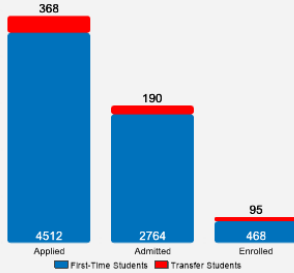

About Millikin University

WHAT MAKES US SPECIAL?

[Click here to find out.](#)

About Our Students

Fall 2018 Admissions

Middle 50% SAT Range For Freshman Class*

Mathematics	470-590
Critical Reading	490-620

* 53% of our Fall 2018 incoming freshmen submitted SAT scores; 47% submitted ACT scores.

Average High School GPA of Freshman Class: 3.406