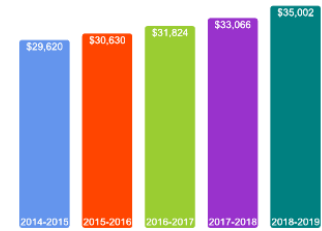

Tuition and Fees History

About Our Faculty

Faculty Information

Student Faculty Ratio	10:1
Full-time Faculty with highest degree	79%

Undergraduate Class Size

Number of Students	2-19	20-39	40-99	100+	Total
Number of Classes	401	162	9	1	573

[Click Here](#) to find out more about our faculty.