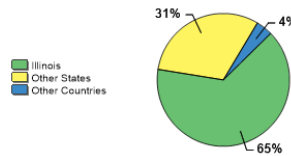

Fall 2018 Freshman Class Geographical Profile