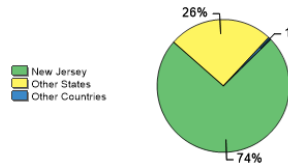

Fall 2018 Freshman Class Geographical Profile