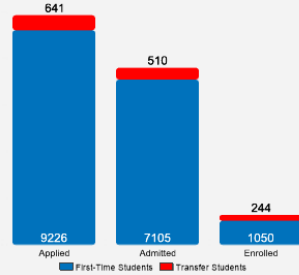

About Monmouth University

WHAT MAKES US SPECIAL?

[Click here to find out.](#)

About Our Students

About Our Graduates

Fall 2018 Admissions

Middle 50% SAT Range For Freshman Class

Mathematics	520-590
Critical Reading	520-600

Average High School GPA of Freshman Class: 3.42