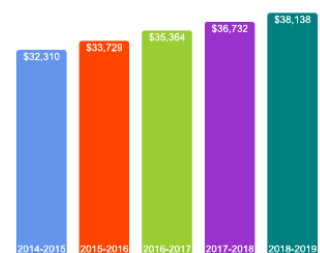

Tuition and Fees History

About Our Faculty

Faculty Information

Student Faculty Ratio	13:1
Full-time Faculty with highest degree	79%

Undergraduate Class Size

Number of Students	2-19	20-39	40-99	100+	Total
Number of Classes	434	591	1	0	1026

[Click Here](#) to find out more about our faculty.