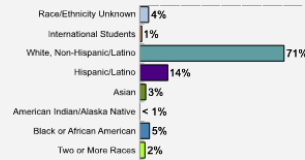

Diversity: All Undergraduates

Freshmen Returning For Sophomore Year: 81%