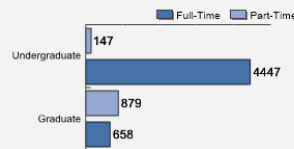

Fall 2018 Enrollment

Gender: All Undergraduates

Women	58%
Men	42%