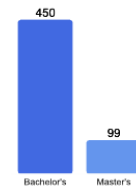

Number of Degrees Awarded Last Year