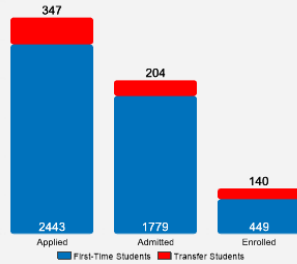

[About Moravian College](#)

**WHAT
MAKES US
SPECIAL?**

[Click here to find out.](#)

About Our Students

About Our Graduates

Fall 2018 Admissions

Middle 50% SAT Range For Freshman Class

Mathematics	520-590
Critical Reading	530-610

Average High School GPA of Freshman Class: 3.52