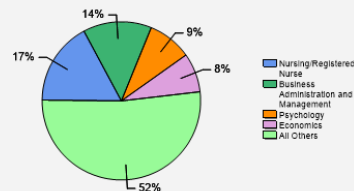

Thinking About Life After College

Number of Degrees Awarded Last Year

Bachelor's Degrees Awarded Last Year

[Click here for more information on](#)

FOR MORE ABOUT OUR STUDENTS [CLICK HERE >>](#)