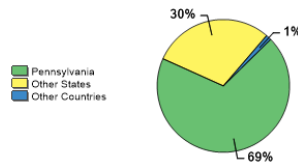

Fall 2018 Freshman Class Geographical Profile