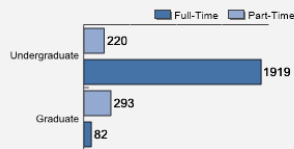

Fall 2018 Enrollment

Gender: All Undergraduates

Women	61%
Men	39%