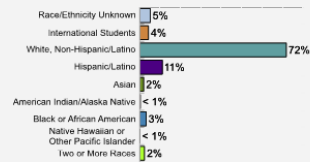

Diversity: All Undergraduates

Freshmen Returning For Sophomore Year: 80.5%

Percentage of Students Who Graduate

Within 4 Years	63%
Within 5 Years	67%
Within 6 Years	67%