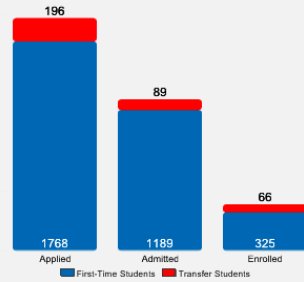

About Morningside College

WHAT MAKES US SPECIAL?

[Click here to find out.](#)

About Our Students

Admissions

Middle 50% ACT Range For Freshman Class

English	19-25
Mathematics	19-25