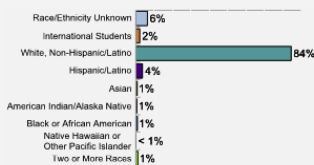

Diversity: All Undergraduates

Freshmen Returning For Sophomore Year: 70%

About Our Graduates

Percentage of Students Who Graduate

Within 4 Years	37%
Within 5 Years	49%
Within 6 Years	50%