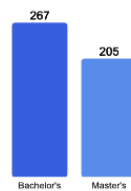

Number of Degrees Awarded Last Year