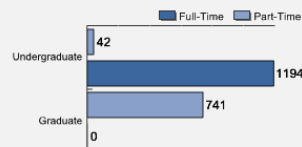

Fall 2010 Enrollment

Gender: All Undergraduates

Women	53%
Men	47%