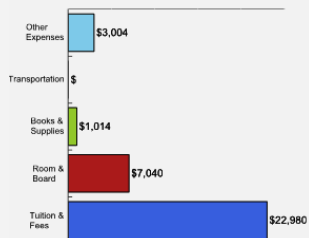

What Students Pay

Price of Attendance in 2010-11

Percent of Freshmen Receiving Aid by Type

2009-10 Average Net Tuition for Aided Undergraduates *

* Net tuition for each individual student may be lower or higher depending on family income and student eligibility and availability of grant aid.

For additional information from our institution [click here](#).

Tuition and Fees History

About Our Faculty

Faculty Information

Student Faculty Ratio	13:1
Full-time Faculty with highest degree	75%

Undergraduate Class Size

Number of Students	2-19	20-39	40-99	100+	Total
Number of Classes	136	103	9	0	248