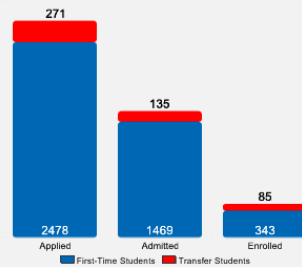

About Morningside College

WHAT MAKES US SPECIAL?

[Click here to find out.](#)

About Our Students

Fall 2010 Admissions

Middle 50% ACT Range For Freshman Class

English	19-25
Mathematics	19-25
Reading	20-27
Science	21-25

Average High School GPA of Freshman Class: 3.399