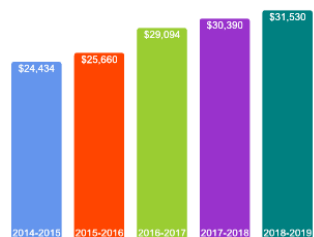

Tuition and Fees History

About Our Faculty

Faculty Information

Student Faculty Ratio	13:1
Full-time Faculty with highest degree	74%

Undergraduate Class Size

Number of Students	2-19	20-39	40-99	100+	Total
Number of Classes	86	230	4	0	320