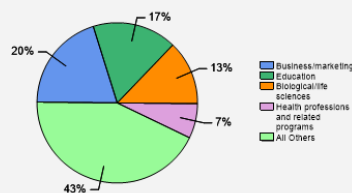

Thinking About Life After College

Number of Degrees Awarded Last Year

Bachelor's Degrees Awarded Last Year

[Click here for more information on](#)

FOR MORE ABOUT OUR STUDENTS [CLICK HERE](#) »