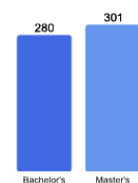

Number of Degrees Awarded Last Year