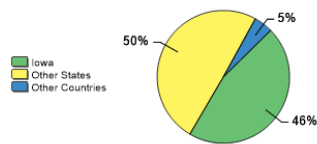

Fall 2018 Freshman Class Geographical Profile