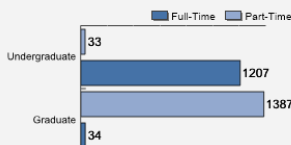

Fall 2018 Enrollment

Gender: All Undergraduates

Women	50%
Men	50%