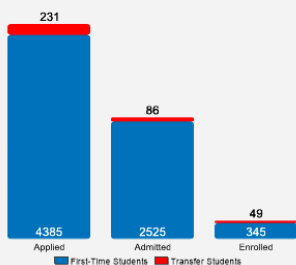

About Morningside College

WHAT MAKES US SPECIAL?

[Click here to find out.](#)

About Our Students

Fall 2018 Admissions

Middle 50% ACT Range For Freshman Class

English	18-24
Mathematics	18-25
Reading	20-26
Science	20-24

Average High School GPA of Freshman Class: 3.4