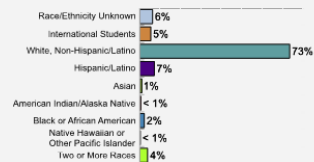

Diversity: All Undergraduates

Freshmen Returning For Sophomore Year: 71%

About Our Graduates

Percentage of Students Who Graduate

Within 4 Years	45%
Within 5 Years	50%
Within 6 Years	51%