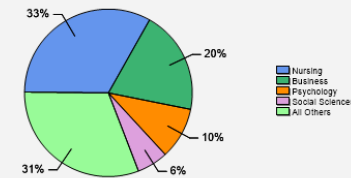

Bachelor's Degrees Awarded Last Year

[Click here for more information on](#)

FOR MORE ABOUT OUR STUDENTS [CLICK HERE >>](#)