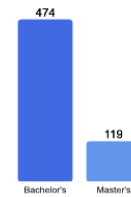

Number of Degrees Awarded Last Year