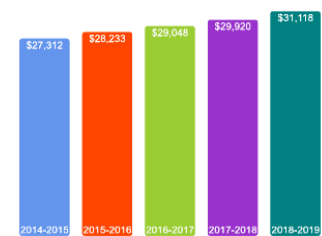

Tuition and Fees History

About Our Faculty

Faculty Information

Student Faculty Ratio	14:1
Full-time Faculty with highest degree	86%

Undergraduate Class Size

	2-19	20-39	40-99	100+	Total
Number of Students					
Number of Classes	215	196	13	0	424

[Click Here](#) to find out more about our faculty.