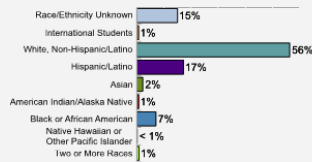

Diversity: All Undergraduates

Freshmen Returning For Sophomore Year: 85%

About Our Graduates

Percentage of Students Who Graduate

Within 4 Years	45%
Within 5 Years	55%
Within 6 Years	57%