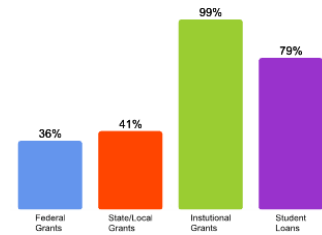

Percent of Freshmen Receiving Aid by Type

Use Our Net Price Calculator

To estimate your personal net price, [click here](#).

Average Undergraduate Loans Owed At Graduation

$29,500