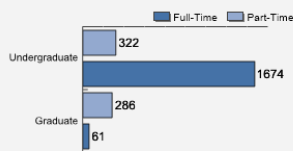

Fall 2018 Enrollment

Gender: All Undergraduates

Women	71%
Men	29%