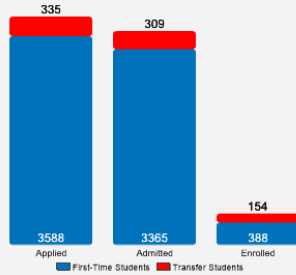

About Mount Saint Mary College

**WHAT
MAKES US
SPECIAL?**

[Click here to find out.](#)

About Our Students

Fall 2018 Admissions

Middle 50% SAT Range For Freshman Class

Mathematics	500-580
Critical Reading	520-590

Average High School GPA of Freshman Class: 3.2