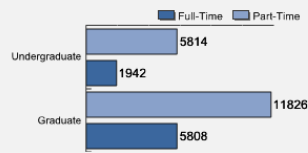

Enrollment

Gender: All Undergraduates

Women	61%
Men	39%