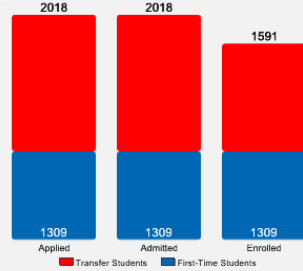

About National University

WHAT MAKES US SPECIAL?

[Click here to find out.](#)

About Our Students

Admissions