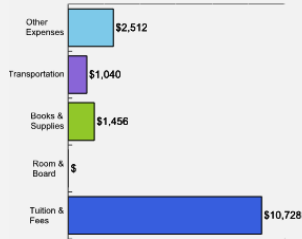

What Students Pay

About Campus Life

Price of Attendance in 2009-10

Percent of Freshmen Receiving Aid by Type

2008 Average Net Tuition for Aided Undergraduates *

* Net tuition for each individual student may be lower or higher depending on family income and student eligibility and availability of grant aid.

For additional information from our institution [click here](#).

Tuition and Fees History

About Our Faculty

Faculty Information

Student Faculty Ratio	19:1
Full-time Faculty with highest degree	80%

Undergraduate Class Size

Number of Students	2-19	20-39	40-99	100+	Total
Number of Classes	2107	1105	25	0	2978

[Click Here](#) to find out more about our faculty.