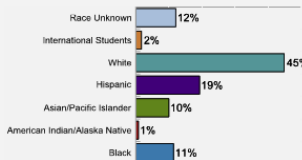

Diversity: All Undergraduates

About Our Graduates

Percentage of Students Who Graduate

Within 4 Years	76%
Within 5 Years	77%
Within 6 Years	78%