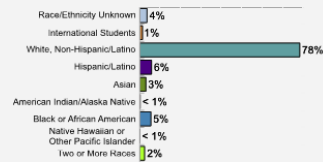

Diversity: All Undergraduates

Freshmen Returning For Sophomore Year: 85.3%

About Our Graduates

Percentage of Students Who Graduate

Within 4 Years	56%
Within 5 Years	65%
Within 6 Years	66%