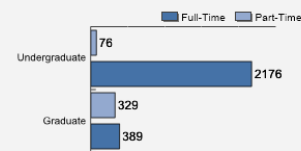

Fall 2018 Enrollment

Gender: All Undergraduates

Women	74%
Men	26%