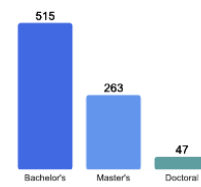

Number of Degrees Awarded Last Year