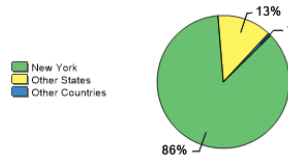

Fall 2018 Freshman Class Geographical Profile