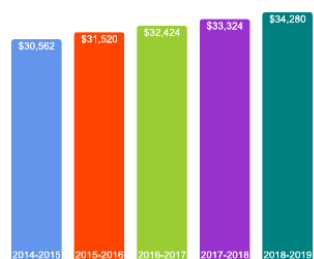

Tuition and Fees History

About Our Faculty

Faculty Information

Student Faculty Ratio	10:1
Full-time Faculty with highest degree	76%

Undergraduate Class Size

Number of Students	2-19	20-39	40-99	100+	Total
Number of Classes	343	254	2	0	599

[Click Here](#) to find out more about our faculty.