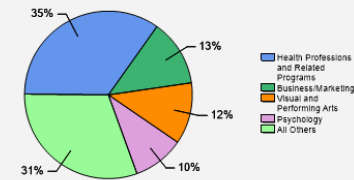

Bachelor's Degrees Awarded Last Year

Click here for more information on

FOR MORE ABOUT OUR STUDENTS [CLICK HERE >>](#)