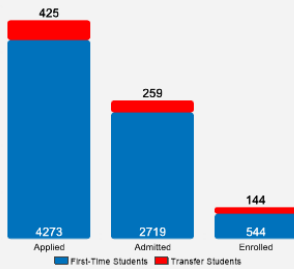

About Nazareth College

**WHAT
MAKES US
SPECIAL ?**

[Click here to find out.](#)

About Our Students

Fall 2018 Admissions

Middle 50% SAT Range For Freshman Class

Mathematics	540-640
Critical Reading	550-630

Average High School GPA of Freshman Class: 3.5