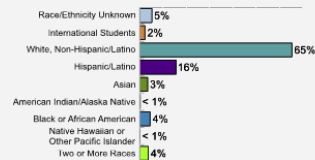

Diversity: All Undergraduates

Freshmen Returning For Sophomore Year:
81.4%