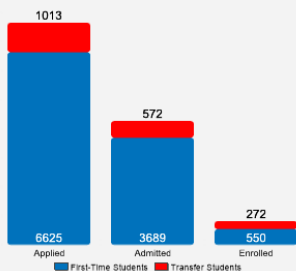

About North Central College

WHAT MAKES US SPECIAL?

[Click here to find out.](#)

About Our Students

About Our Graduates

Fall 2018 Admissions