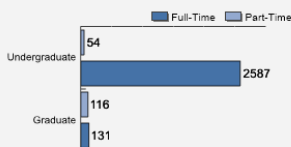

Fall 2018 Enrollment

Gender: All Undergraduates

Women	54%
Men	46%