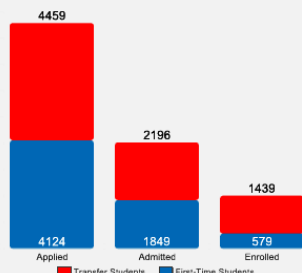

About Nova Southeastern University

WHAT MAKES US SPECIAL?

[Click here to find out.](#)

About Our Students

Admissions

Middle 50% SAT Range for Freshman Class

Mathematics	450-560
Critical Reading	460-550
Writing	440-550

Average High School GPA of Freshman Class: 3.60