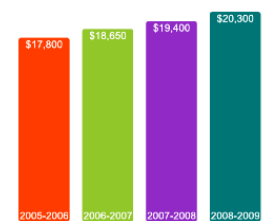

Tuition and Fees History

About Our Faculty

Faculty Information

Student Faculty Ratio	22:1
Full-time Faculty with highest degree	82%

Undergraduate Class Size

Number of Students	2-19	20-39	40-99	100+	Total
Number of Classes	1096	274	11	0	1381